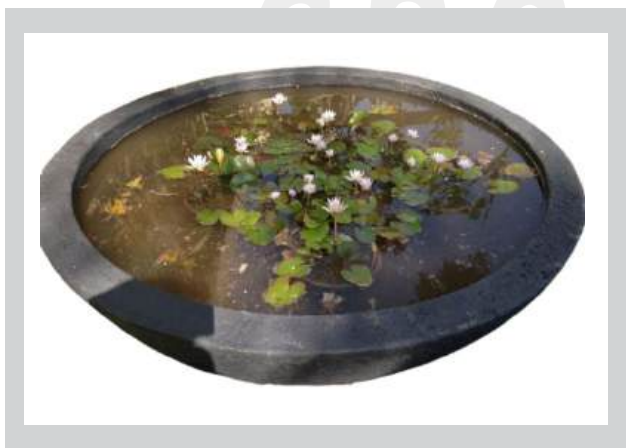

ELLIPSOID POND

Product Code: FP02

Parameter	Size
Length	1170 mm
Width	1040 mm
Height	310 mm

STONE BOWL POND

Product Code:FP03

Parameter	Size
Diameter	1397 mm
Height	483 mm

R

Garden Ponds

ELLIPTICAL POND 65 LITERS

Product Code: FP04

Parameter	Size
Length	965 mm
Width	762 mm
Height	304 mm

Note: Need to be installed into ground directly

ELLIPTICAL POND 100 LITERS

Product Code: FP05

Parameter	Size
Length	1244 mm
Width	990 mm
Height	355 mm

Note: Need to be installed into ground directly

ELLIPTICAL POND 165 LITERS

Product Code: FP06

Parameter	Size
Length	1346 mm
Width	1016 mm
Height	406 mm

Note: Need to be installed into ground directly

Garden Ponds